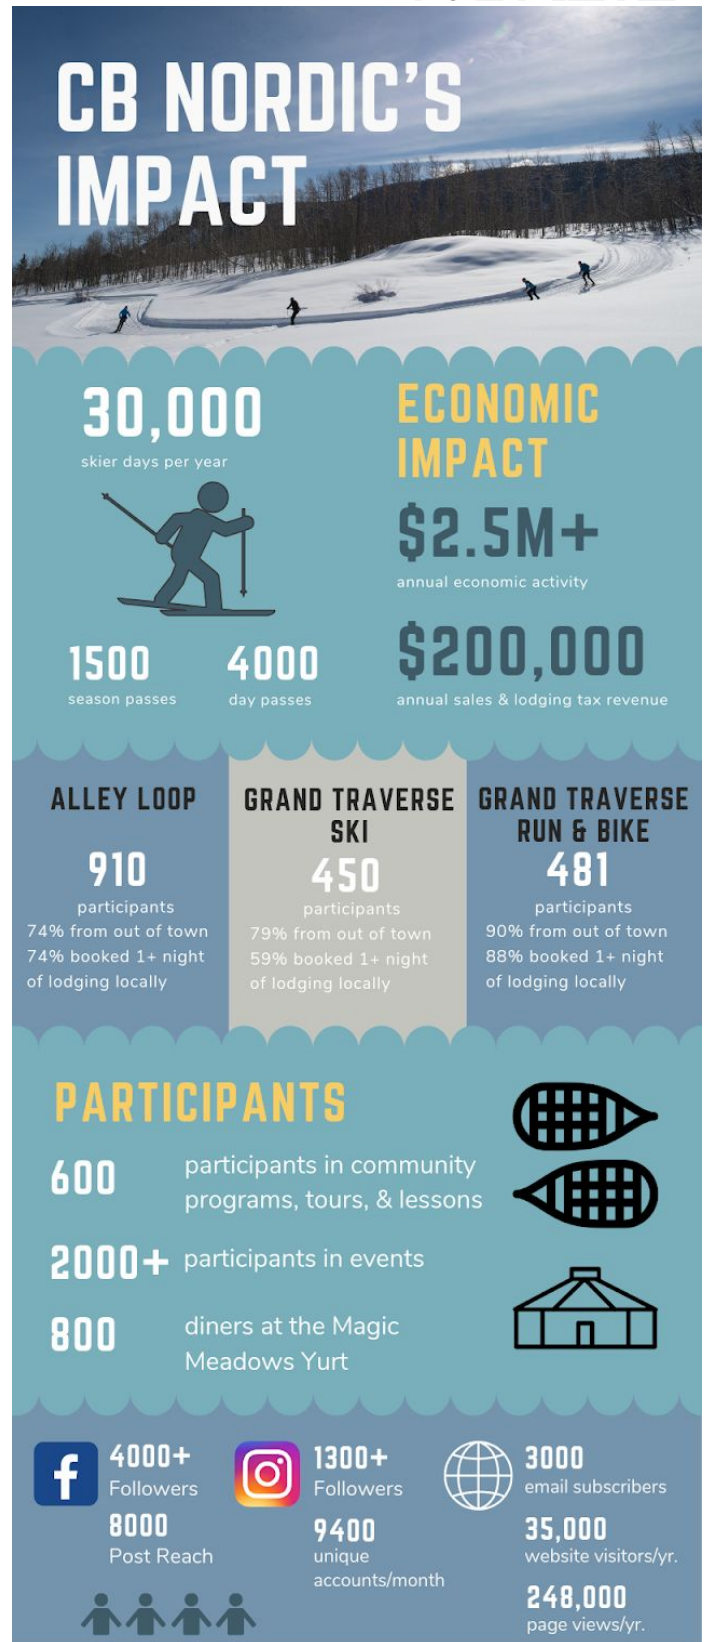

In addition, we offer a variety of marketing placement benefits tailored to meet your goals:

- Trail Report Sponsor
- Gear Trailer Sponsor
- Featured Partner of the Month
- Program Sponsor
- Event Sponsor
- Special contests, campaigns, or discounts

You can also redeem your perks as CB Nordic services:

- Trail Passes
- Lessons
- Wax Services

Why Sponsor CB Nordic?

Your donation supports the groomed trails, community programs, and exciting events that support a healthy, vibrant Crested Butte.

CB Nordic draws in visitors with our events and trails.

CB Nordic enriches the lives of residents with our trails and programs.

When COVID-19 hit in the spring of 2020 and the ski area shut down, [CB Nordic was able to keep the ski season alive.](#)

Business Partners help us stay relevant and responsive as we strive to serve you and the broader community.

Sponsorship packages start at $500. Ask us how we can help you achieve your goals for winter 2020–2021!

Contact Us

Laura Puckett Daniels
Marketing & Development Director
laura@cbnordic.org

CB Nordic is a 501(c)(3) nonprofit. All donations are tax-deductible.